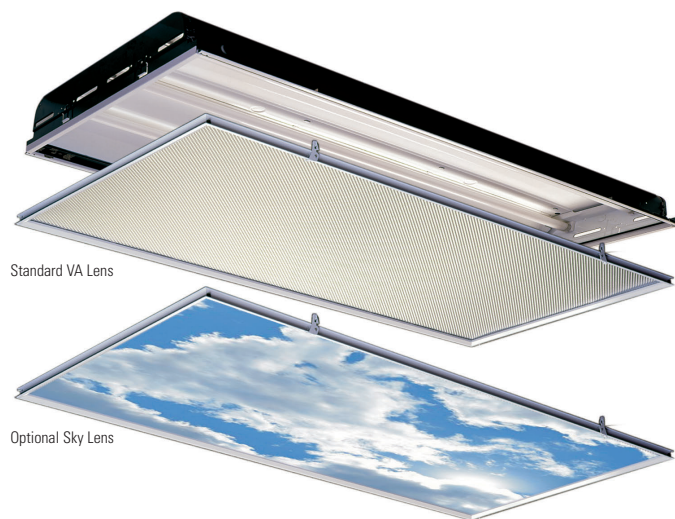

Specplus SPS2GFSVA432

2' x 4' Recessed Fluorescent, Lens Frame Troffer Static, 4 Lamp T8 or T5

Features

- 5" deep body.
- 3-1/16" lamp to lens for better lamp obscuration.
- 81.2% efficient.
- Clean contoured interior.
- One-piece housing has ribbed construction for added strength.
- Hemmed over side rails for maximum safety.
- Fixture ends turned-in for safe handling.
- Built-in earthquake clips.
- Slimline door frame with 1000 square inch lens opening.
- Door jamb finished black on four sides for positive light stop.
- True mitered corner steel lens frame.
- Spring loaded rooster head latches.
- 18 gauge steel hinges.
- Flat and regressed aluminum doors available.
- Sky lens options available.
- Construction to meet NYC Code or Chicago Plenum requirements is available.