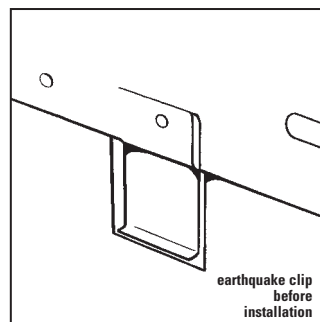

Mounting Methods