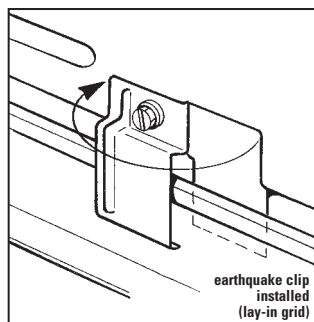

Mounting Methods