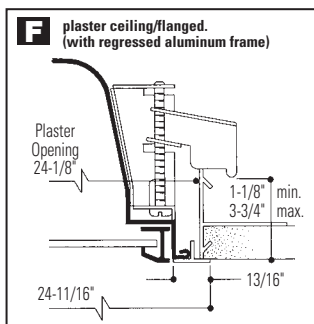

Specplus SPS2GFSVA432

2' x 4' Recessed Fluorescent, Lens Frame Troffer Static, 4 Lamp T8 or T5

Features

- 5" deep body.
- 3-1/16" lamp to lens for better lamp obscuration.
- 81.2% efficient.
- Clean contoured interior.
- One-piece housing has ribbed construction for added strength.
- Hemmed over side rails for maximum safety.
- Fixture ends turned-in for safe handling.
- Built-in earthquake clips.
- Slimline door frame with 1000 square inch lens opening.
- Door jamb finished black on four sides for positive light stop.
- True mitered corner steel lens frame.
- Spring loaded rooster head latches.
- 18 gauge steel hinges.
- Flat and regressed aluminum doors available.
- Sky lens options available.
- Construction to meet NYC Code or Chicago Plenum requirements is available.

Mounting Methods

Dimensions

Job Information	Type:
Job Name:	
Cat. No.:	
Lamp(s):	
Volts/Ballast:	