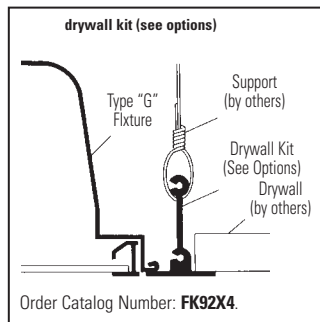

Specplus SPS2GFSVA432

2' x 4' Recessed Fluorescent, Lens Frame Troffer Static, 4 Lamp T8 or T5

Features

- 5" deep body.
- 3-1/16" lamp to lens for better lamp obscuration.
- 81.2% efficient.
- Clean contoured interior.
- One-piece housing has ribbed construction for added strength.
- Hemmed over side rails for maximum safety.
- Fixture ends turned-in for safe handling.
- Built-in earthquake clips.
- Slimline door frame with 1000 square inch lens opening.
- Door jamb finished black on four sides for positive light stop.
- True mitered corner steel lens frame.
- Spring loaded rooster head latches.
- 18 gauge steel hinges.
- Flat and regressed aluminum doors available.
- Sky lens options available.
- Construction to meet NYC Code or Chicago Plenum requirements is available.

Mounting Methods

Dimensions

Job Information	Type:
Job Name:	
Cat. No.:	
Lamp(s):	
Volts/Ballast:	