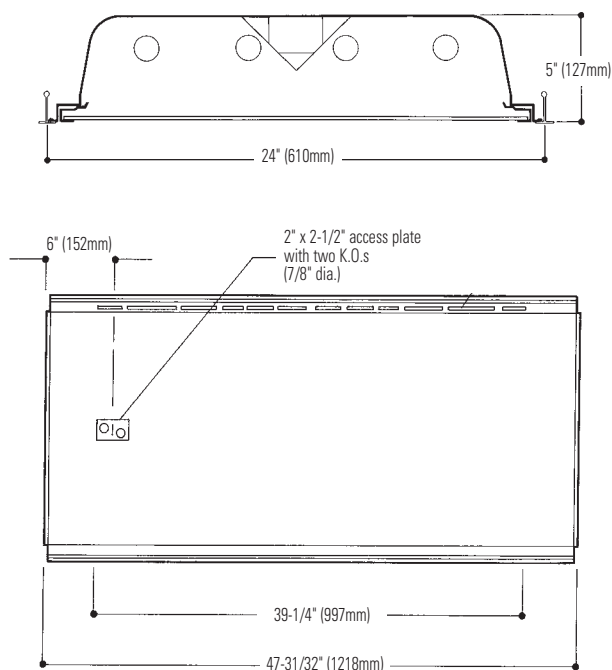

Specplus SPS2GFSVA432

2' x 4' Recessed Fluorescent, Lens Frame Troffer Static, 4 Lamp T8 or T5

Features

- 5" deep body.
- 3-1/16" lamp to lens for better lamp obscuration.
- 81.2% efficient.
- Clean contoured interior.
- One-piece housing has ribbed construction for added strength.
- Hemmed over side rails for maximum safety.
- Fixture ends turned-in for safe handling.
- Built-in earthquake clips.
- Slimline door frame with 1000 square inch lens opening.
- Door jamb finished black on four sides for positive light stop.
- True mitered corner steel lens frame.
- Spring loaded rooster head latches.
- 18 gauge steel hinges.
- Flat and regressed aluminum doors available.
- Sky lens options available.
- Construction to meet NYC Code or Chicago Plenum requirements is available.

Mounting Methods

Dimensions

Job Information	Type:
Job Name:	
Cat. No.:	
Lamp(s):	
Volts/Ballast:	