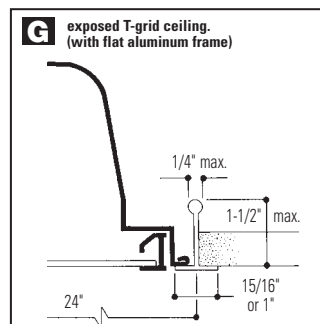

Specplus SPS2GFSVA432

2' x 4' Recessed Fluorescent, Lens Frame Troffer Static, 4 Lamp T8 or T5

Features

- 5" deep body.
- 3-1/16" lamp to lens for better lamp obscuration.
- 81.2% efficient.
- Clean contoured interior.
- One-piece housing has ribbed construction for added strength.
- Hemmed over side rails for maximum safety.
- Fixture ends turned-in for safe handling.
- Built-in earthquake clips.
- Slimline door frame with 1000 square inch lens opening.
- Door jamb finished black on four sides for positive light stop.
- True mitered corner steel lens frame.
- Spring loaded rooster head latches.
- 18 gauge steel hinges.
- Flat and regressed aluminum doors available.
- Sky lens options available.
- Construction to meet NYC Code or Chicago Plenum requirements is available.

Mounting Methods

Dimensions

Job Information	Type:
Job Name:	
Cat. No.:	
Lamp(s):	
Volts/Ballast:	