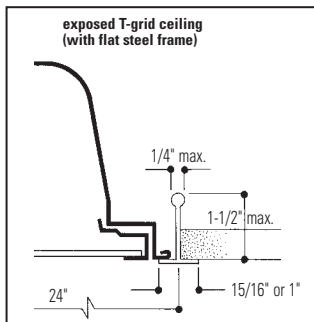

Specplus SPS2GFSVA432

2' x 4' Recessed Fluorescent, Lens Frame Troffer Static, 4 Lamp T8 or T5

Features

- 5" deep body.
- 3-1/16" lamp to lens for better lamp obscuration.
- 81.2% efficient.
- Clean contoured interior.
- One-piece housing has ribbed construction for added strength.
- Hemmed over side rails for maximum safety.
- Fixture ends turned-in for safe handling.
- Built-in earthquake clips.
- Slimline door frame with 1000 square inch lens opening.
- Door jamb finished black on four sides for positive light stop.
- True mitered corner steel lens frame.
- Spring loaded rooster head latches.
- 18 gauge steel hinges.
- Flat and regressed aluminum doors available.
- Sky lens options available.
- Construction to meet NYC Code or Chicago Plenum requirements is available.

Mounting Methods

Dimensions

Job Information	Type:
Job Name:	
Cat. No.:	
Lamp(s):	
Volts/Ballast:	