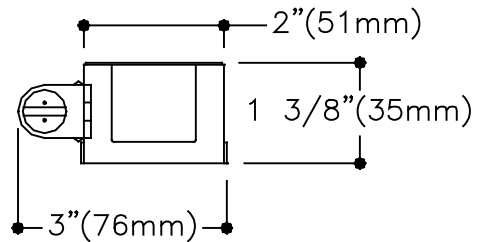

Sidemount Strip T5 **SM T5 Strip**

Features

- Only 1 3/8" deep.
- Utilizes compact, high efficiency, T5 or T5HO lamps.
- Fully enclosed wiring.
- Convenience outlet and switch K.O.s provided (1 lamp only).
- Push through lamp holders with rotor for secure lamp retention.

Dimensions

A: 9/16"(14mm) K.O.
 B: 7/8"(22mm) K.O.
 C: CARRIAGE SLOT

Job Information	Type:
Job Name:	
Cat. No.:	
Lamp(s):	
Volts/Ballast:	

Lightolier a Genlyte Thomas Company www.lightolier.com
 Technical Information: (978) 657-7600 • Fax (978) 658-0595
 631 Airport Road, Fall River, MA 02720 • (508) 679-8131 • Fax (508) 674-4710
 We reserve the right to change details of design, materials and finish.
 Copyright 2002 Lightolier **Section 3A/Folio H120-18**

LIGHTOLIER®

Sidemount Strip T5 **SM T5 Strip**

Page 2 of 2

2" Wide x 1 3/8" Deep Channel, 22", 34" or 46" Lengths, 1 or 2 Lamp T5

Photometry

Model No. SM4S228120PG

Ordering Information

Explanation of Catalog Number. Example: SM4S228120PG