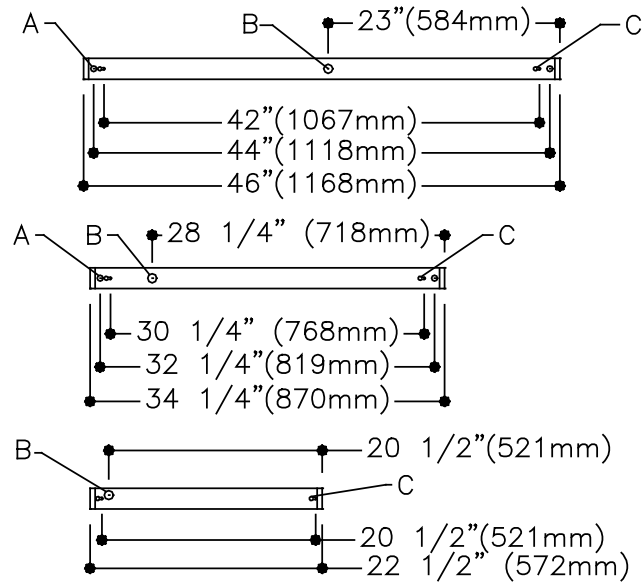

Sidemount Strip T5 **SM T5 Strip**

Features

- Only 1 3/8" deep.
- Utilizes compact, high efficiency, T5 or T5HO lamps.
- Fully enclosed wiring.
- Convenience outlet and switch K.O.s provided (1 lamp only).
- Push through lamp holders with rotor for secure lamp retention.

Dimensions

A: 9/16"(14mm) K.O.
 B: 7/8"(22mm) K.O.
 C: CARRIAGE SLOT

Job Information	Type:
Job Name:	
Cat. No.:	
Lamp(s):	
Volts/Ballast:	

Lightolier a Genlyte Thomas Company www.lightolier.com
 Technical Information: (978) 657-7600 • Fax (978) 658-0595
 631 Airport Road, Fall River, MA 02720 • (508) 679-8131 • Fax (508) 674-4710
 We reserve the right to change details of design, materials and finish.
 Copyright 2002 Lightolier **Section 3A/Folio H120-18**

LIGHTOLIER®

Sidemount Strip T5 **SM T5 Strip**

Page 2 of 2

2" Wide x 1 3/8" Deep Channel, 22", 34" or 46" Lengths, 1 or 2 Lamp T5

Photometry

Model No. SM4S228120PG

Ordering Information

Explanation of Catalog Number. Example: SM4S228120PG

Options & Accessories

Radio Interference Filter: 120, 277 or 50 or 60 Hz. Suffix: R.

Ballast Options: For other ballast options, consult factory.

Specifications

Materials: Chassis parts are die-formed heavy gauge cold rolled steel, 1-3/8" deep x 2" channel width.