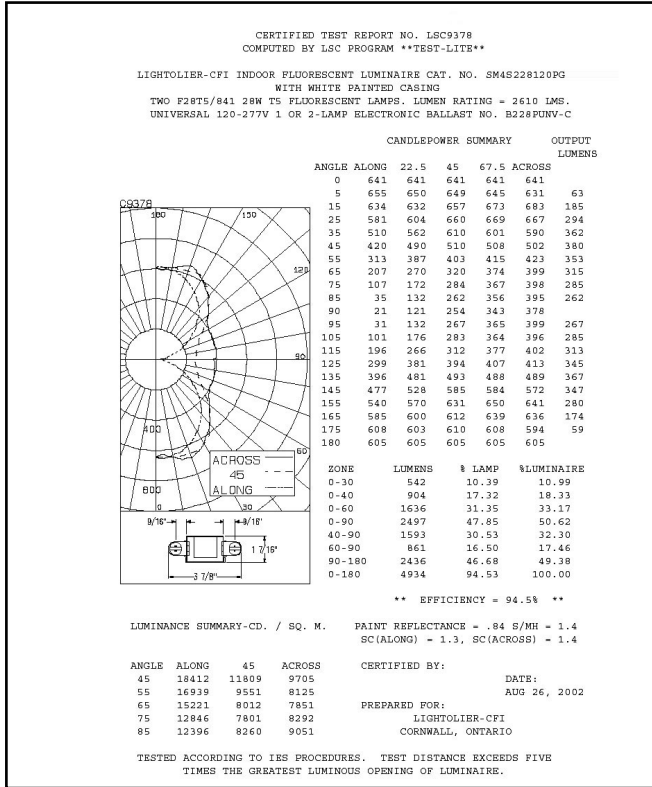

Sidemount Strip T5 **SM T5 Strip**

Features

- Only 1 3/8" deep.
- Utilizes compact, high efficiency, T5 or T5HO lamps.
- Fully enclosed wiring.
- Convenience outlet and switch K.O.s provided (1 lamp only).
- Push through lamp holders with rotor for secure lamp retention.

LIGHTOLIER®

Sidemount Strip T5 **SM T5 Strip**

Page 2 of 2

2" Wide x 1 3/8" Deep Channel, 22", 34" or 46" Lengths, 1 or 2 Lamp T5

Photometry

Model No. SM4S228120PG

Ordering Information

Explanation of Catalog Number. Example: SM4S228120PG