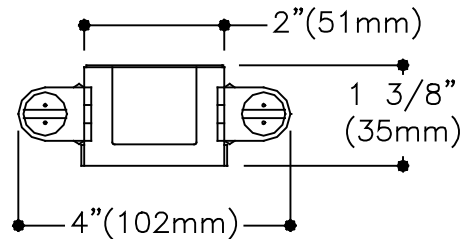

Sidemount Strip T5 **SM T5 Strip**

Features

- Only 1 3/8" deep.
- Utilizes compact, high efficiency, T5 or T5HO lamps.
- Fully enclosed wiring.
- Convenience outlet and switch K.O.s provided (1 lamp only).
- Push through lamp holders with rotor for secure lamp retention.

Dimensions

A: 9/16"(14mm) K.O.
 B: 7/8"(22mm) K.O.
 C: CARRIAGE SLOT

Job Information	Type:
Job Name:	
Cat. No.:	
Lamp(s):	
Volts/Ballast:	

Lightolier a Genlyte Thomas Company www.lightolier.com
 Technical Information: (978) 657-7600 • Fax (978) 658-0595
 631 Airport Road, Fall River, MA 02720 • (508) 679-8131 • Fax (508) 674-4710
 We reserve the right to change details of design, materials and finish.
 Copyright 2002 Lightolier **Section 3A/Folio H120-18**

LIGHTOLIER®

Sidemount Strip T5 **SM T5 Strip**

Page 2 of 2

2" Wide x 1 3/8" Deep Channel, 22", 34" or 46" Lengths, 1 or 2 Lamp T5

Photometry

Model No. SM4S228120PG

Ordering Information

Explanation of Catalog Number. Example: SM4S228120PG