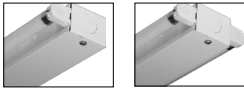

Sidemount Strip T5 **SM T5 Strip**

Features

- Only 1 3/8" deep.
- Utilizes compact, high efficiency, T5 or T5HO lamps.
- Fully enclosed wiring.
- Convenience outlet and switch K.O.s provided (1 lamp only).
- Push through lamp holders with rotor for secure lamp retention.

LIGHTOLIER®

Sidemount Strip T5 **SM T5 Strip**

Page 2 of 2

2" Wide x 1 3/8" Deep Channel, 22", 34" or 46" Lengths, 1 or 2 Lamp T5

Photometry

Model No. SM4S228120PG

Ordering Information

Explanation of Catalog Number. Example: SM4S228120PG