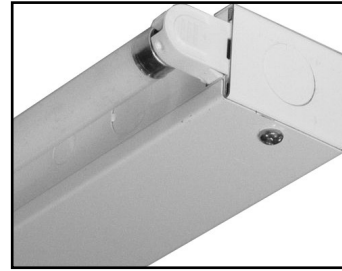

Sidemount Strip T5 **SM T5 Strip**

Features

- Only 1 3/8" deep.
- Utilizes compact, high efficiency, T5 or T5HO lamps.
- Fully enclosed wiring.
- Convenience outlet and switch K.O.s provided (1 lamp only).
- Push through lamp holders with rotor for secure lamp retention.

Dimensions

A: 9/16"(14mm) K.O.
 B: 7/8"(22mm) K.O.
 C: CARRIAGE SLOT

Job Information	Type:
Job Name:	
Cat. No.:	
Lamp(s):	
Volts/Ballast:	

Lightolier a Genlyte Thomas Company www.lightolier.com
 Technical Information: (978) 657-7600 • Fax (978) 658-0595
 631 Airport Road, Fall River, MA 02720 • (508) 679-8131 • Fax (508) 674-4710
 We reserve the right to change details of design, materials and finish.
 Copyright 2002 Lightolier **Section 3A/Folio H120-18**

LIGHTOLIER®

Sidemount Strip T5 **SM T5 Strip**

Page 2 of 2

2" Wide x 1 3/8" Deep Channel, 22", 34" or 46" Lengths, 1 or 2 Lamp T5

Photometry

Model No. SM4S228120PG

Ordering Information

Explanation of Catalog Number. Example: SM4S228120PG