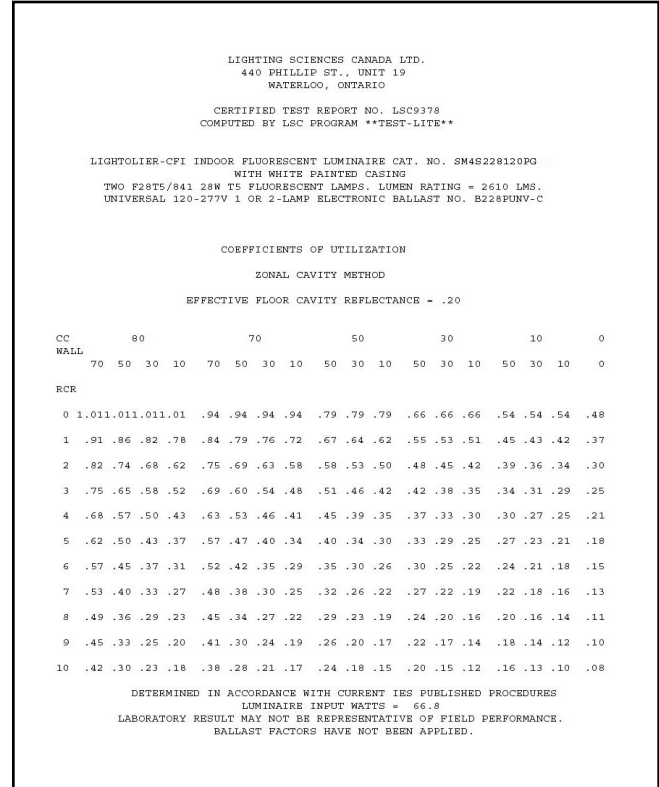

LIGHTOLIER®

Sidemount Strip T5 **SM T5 Strip**

Page 2 of 2

2" Wide x 1 3/8" Deep Channel, 22", 34" or 46" Lengths, 1 or 2 Lamp T5

Photometry

Model No. SM4S228120PG

Ordering Information

Explanation of Catalog Number. Example: SM4S228120PG