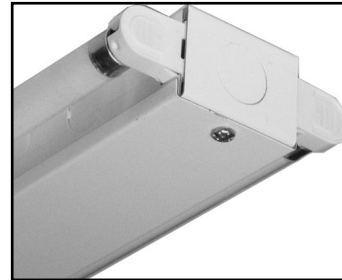

Sidemount Strip T5 **SM T5 Strip**

Features

- Only 1 3/8" deep.
- Utilizes compact, high efficiency, T5 or T5HO lamps.
- Fully enclosed wiring.
- Convenience outlet and switch K.O.s provided (1 lamp only).
- Push through lamp holders with rotor for secure lamp retention.

Dimensions

A: 9/16"(14mm) K.O.
 B: 7/8"(22mm) K.O.
 C: CARRIAGE SLOT

Job Information	Type:
Job Name:	
Cat. No.:	
Lamp(s):	
Volts/Ballast:	

Lightolier a Genlyte Thomas Company www.lightolier.com
 Technical Information: (978) 657-7600 • Fax (978) 658-0595
 631 Airport Road, Fall River, MA 02720 • (508) 679-8131 • Fax (508) 674-4710
 We reserve the right to change details of design, materials and finish.
 Copyright 2002 Lightolier **Section 3A/Folio H120-18**

LIGHTOLIER®

Sidemount Strip T5 **SM T5 Strip**

Page 2 of 2

2" Wide x 1 3/8" Deep Channel, 22", 34" or 46" Lengths, 1 or 2 Lamp T5

Photometry

Model No. SM4S228120PG

Ordering Information

Explanation of Catalog Number. Example: SM4S228120PG

Options & Accessories

Radio Interference Filter: 120, 277 or 50 or 60 Hz. Suffix: R.

Ballast Options: For other ballast options, consult factory.

Specifications

Materials: Chassis parts are die-formed heavy gauge cold rolled steel, 1-3/8" deep x 2" channel width.