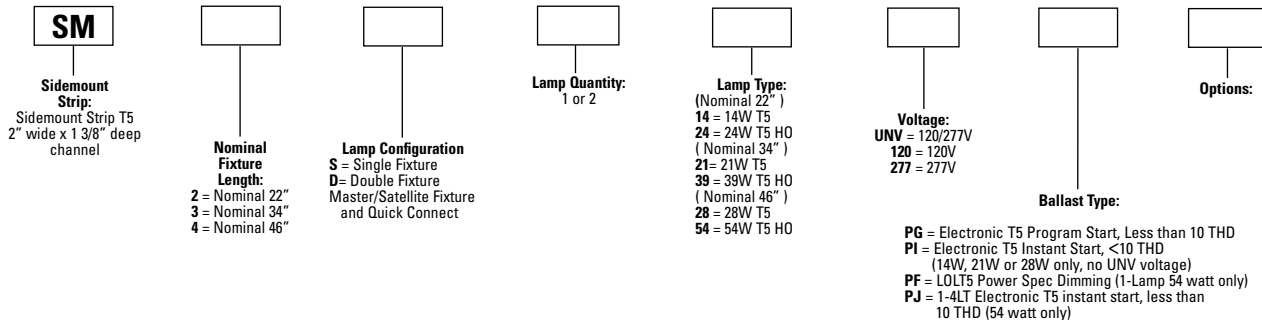

Sidemount Strip T5 **SM T5 Strip**

Features

- Only 1 3/8" deep.
- Utilizes compact, high efficiency, T5 or T5HO lamps.
- Fully enclosed wiring.
- Convenience outlet and switch K.O.s provided (1 lamp only).
- Push through lamp holders with rotor for secure lamp retention.

LIGHTOLIER®

Sidemount Strip T5 **SM T5 Strip**

Page 2 of 2

2" Wide x 1 3/8" Deep Channel, 22", 34" or 46" Lengths, 1 or 2 Lamp T5

Photometry

Model No. SM4S228120PG

Ordering Information

Explanation of Catalog Number. Example: SM4S228120PG