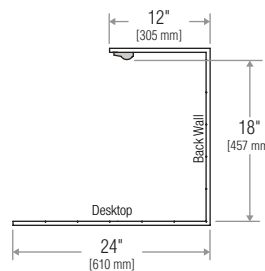

### Photometric Data for MIC100BK

Each square in the charts equals 4" x 4". Footcandle measurements are at the center of each square.

Back Wall												
0.2	0.4	0.6	0.8	1.1	1.0	1.0	0.8	0.5	0.4	0.3		
2.5	5.5	11.6	22.5	36.4	40.9	34.5	20.9	11.1	5.5	2.4		
3.5	6.6	12.1	21.2	29.5	34.1	30.5	21.9	13.1	7.1	3.8		
3.7	6.1	9.7	14.8	19.3	21.1	19.7	15.3	10.5	6.7	4.0		
3.4	5.2	7.6	10.3	12.7	13.6	12.9	10.9	8.0	5.7	3.8		