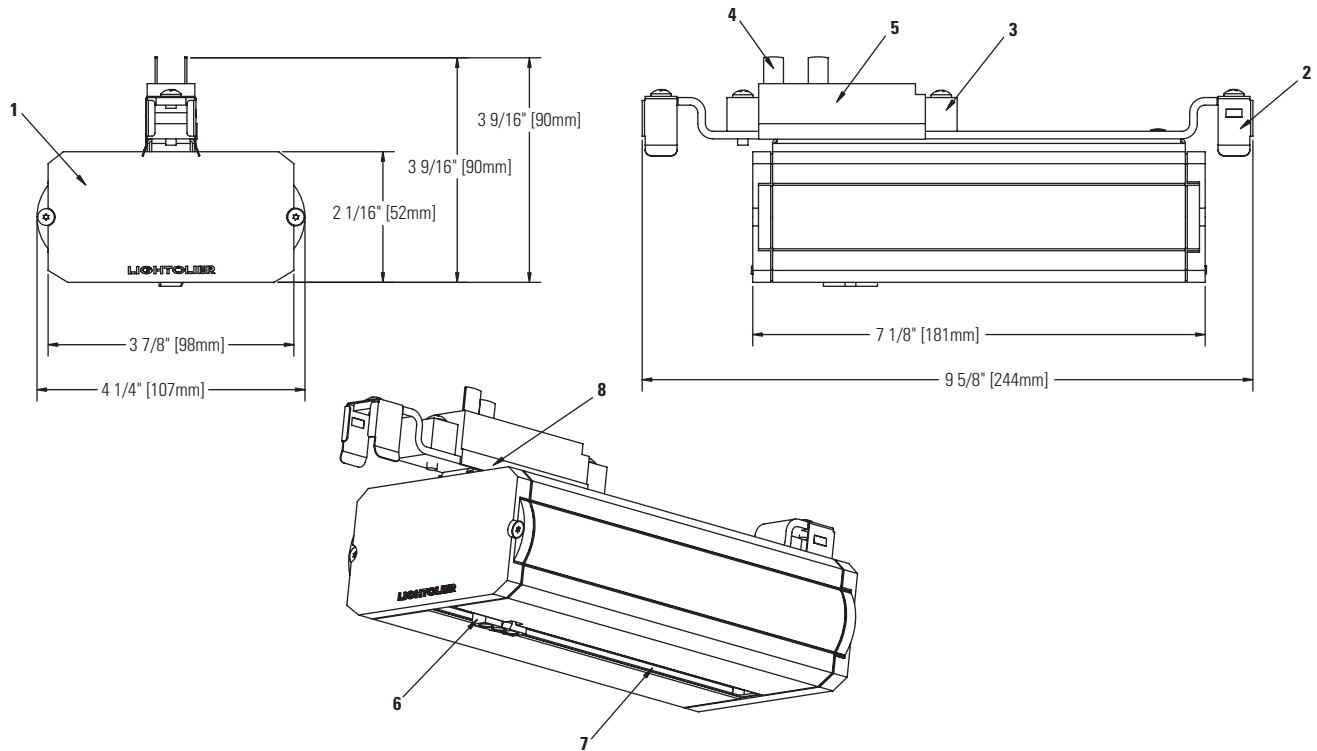

Lytespan® Accent Lighting System **HLB10ESQ**

Ordering Information

Catalog No.	Finishes	Track Mountings	Luminaires	Lamp
HLB10EWHSQ	Matte White	Edison Price Lighting HighLine® track system only. DO NOT USE with any other mounting accessories or install into Lightolier track systems.	Use one of Lightolier:	
HLB10EBKSQ	Matte Black		8300	8317
HLB10EALSQ	Metallic Aluminum		8308	8318
HLB10E8019SQ	RAL8019 Grey brown		83W7	

Features

1. **Housing:** .10" thick extruded body, with die cast end caps.
2. **Locking Spring Clip:** Metal spring clips that mechanically lock fixture into Track.
3. **Plastic Adapter:** Molded plastic, houses copper contacts and current limiting fuse.
4. **Contacts:** Two copper alloy contacts that engage and connect to the Track power supply.
5. **Fuse:** 600 VAC, 5A current limiting device.
6. **Power Connector:** 5kv rated, insulated. Accepts power connector from fixture.
7. **Integral Track Groove:** To mount PowerArc™ Modular spots and wall wash fixtures.
8. **Polarity Guide:** Plastic detail that controls polarity by allowing the module to be installed in only one direction.

Electrical

Module grounded throughout Electronic Ballast

Input Voltage: 277V 50/60 Hz

Power Factor: >0.99

Input Power: 110W

Max. Input Current: 1.3A@120V/.56A@277V

Total Harmonic Distortion: <10%

ANSI Code: M90, M140

Do not use on dimming circuit.

Finish

All painted finishes are baked enamel.

Labels

UL, cUL

Job Information	Type:
Job Name:	
Cat. No.:	
Lamp(s):	
Notes:	

Lightolier a Genlyte company www.lightolier.com
631 Airport Road, Fall River, MA 02720 • (508) 679-8131 • Fax (508) 674-4710
We reserve the right to change details of design, materials and finish.
© 2007 Genlyte Group LLC • A0507

LIGHTOLIER®