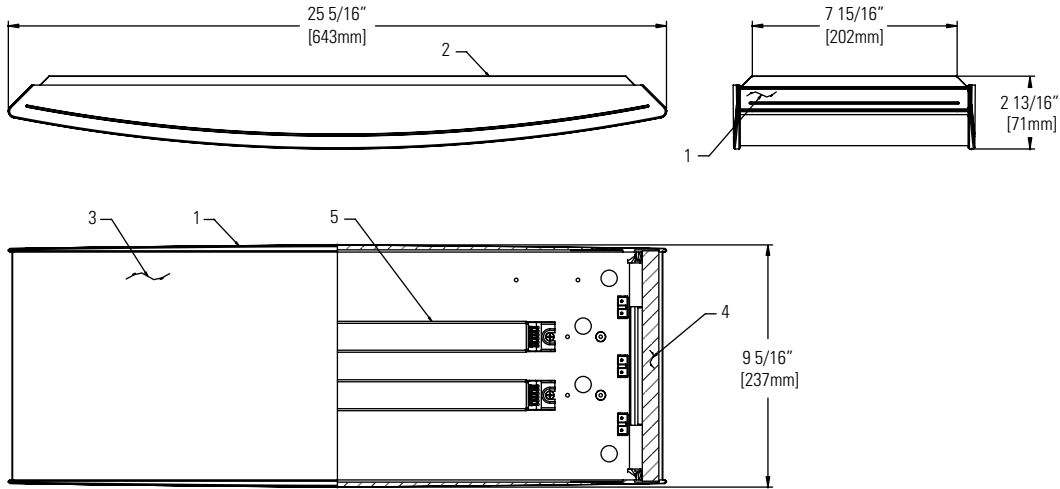

Brisa™ Linear Bow Surface Mount **FB9314UDA**

Page 1 of 1

Wall/Ceiling Mounted T5 Fluorescent ADA Compliant

Fixture Ordering Information

Catalog No.	Description	Finish	Wattage	Volts	Lamp
FB9314UDA	Linear Bow Surface Mount Dali Dimming	Satin aluminum	14W	120-277V	(3) T5

Diffuser Ordering Information

Catalog No.	Description	Finish	Dimensions (Nominal)
FBA9	Acrylic Bow Diffuser	Opal	9" X 24"
FBG9	Glass Bow Diffuser	Opal	9" X 24"

Features

- Housing Sides and ends:** Die-cast aluminum.
- Back Pan:** Stamped 18ga. (0.048") sheet metal.
- Diffuser:** Bowed opal glass or opal acrylic
- Optics:** Internal white acrylic diffuser covers slots on housing sides and ends.

Mounting

Fixture Mounts directly to 4" octagonal junction box.

Electrical

- Ballast-Fixture:** Has (1) 1-lamp ballast and (1) 2-lamp ballast, allowing for separate switching.

A. Dali Dimming 120V-277V	1 Lamp		2 Lamp	
Voltage	120V	277V	120V	277V
Total Input Watts	18W	18W	35W	35W
Max. Line Current (Amps)	0.15A	0.07A	0.28A	0.13A
Power Factor	>0.98	>0.98	>0.98	>0.98
THD	<10%	<10%	<10%	<10%
Min. Starting Temp	50°F,	-10°C	50°F,	-10°C
Dimming Range	100%-1%		100%-1%	