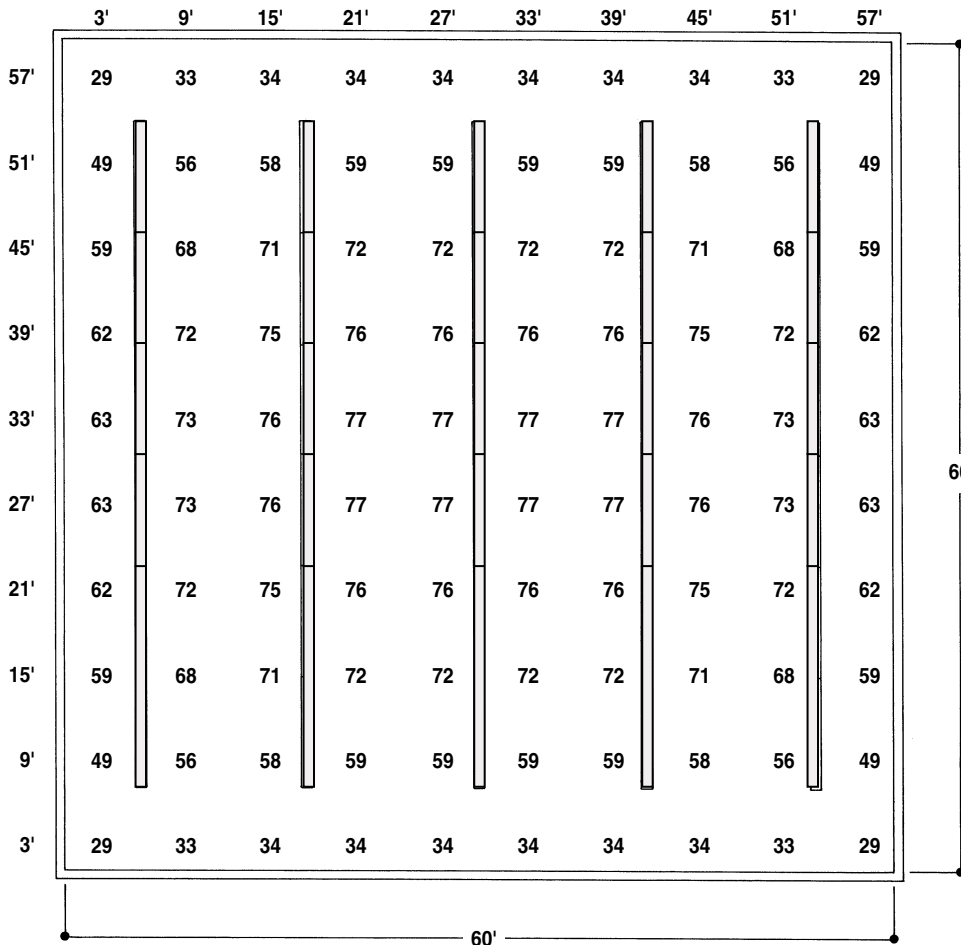

60' x 60' x 12' Cafeteria

Fixture: EYS825FX23212004 (8')

Quantity: 5 Rows of 6 Fixtures

Efficiency: 88.6%

Louver: 25°

Room Size: 60'x60'x12'

Suspension: 24"

Row Spacing: 12' O.C.

Reflectance: 80 Ceiling
50 Wall
20 Floor

Light Loss Factor: .75

Lumens T8 Lamp: 2950

Ballast Factor: .88

Power Density: 1.0W/ft²

Average Maint. fc: 61

We reserve the right to change design, materials and finish in any way that will not alter installed appearance or reduce function and performance.

LIGHTOLIER
a GENLYTE company

TECHNICAL INFORMATION • (978) 657-7600
631 AIRPORT ROAD, FALL RIVER, MA 02720 • (508) 679-8131
C.F.I. DIVISION OF CANLYTE, INC.
525 EDUCATION ROAD, CORNWALL, ONTARIO
CANADA K6H 6C7 • (613) 938-6221