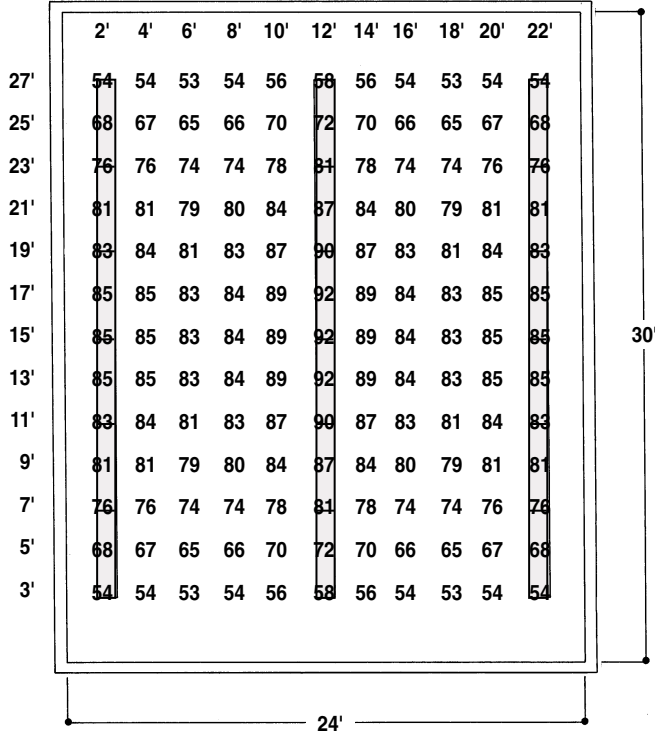

EYE-Q LUMINAIRES

LIGHTING LAYOUTS CLASSROOMS LABORATORY CAFETERIA

24' x 30' x 10' Classroom

Fixture: EYS835FX23212004 (8')
Quantity: 3 Rows of 3 Fixtures
Efficiency: 87.5%
Louver: 35°
Room Size: 24'x30'x10'
Suspension: 18"
Row Spacing: 12' O.C.
Reflectance: 80 Ceiling
 50 Wall
 20 Floor
Light Loss Factor: .75
Lumens T8 Lamp: 2950
Ballast Factor: .88
Power Density: 1.4W/ft²
Average Maint. fc: 76

Average Maintained fc:
30" High Work Surface

30' x 30' x 10' Classroom

Fixture: EYS825FX23212004 (8')
Quantity: 3 Rows of 3 Fixtures
Efficiency: 88.6%
Louver: 25°
Room Size: 30'x30'x10'
Suspension: 18"
Row Spacing: 12' O.C.
Reflectance: 80 Ceiling
 50 Wall
 20 Floor
Light Loss Factor: .75
Lumens T8 Lamp: 2950
Ballast Factor: .88
Power Density: 1.13W/ft²
Average Maint. fc: 65

Average Maintained fc:
30" High Work Surface

See Reverse Side for Laboratory/Cafeteria

LIGHTOLIER®

EYE-Q LUMINAIRES

LIGHTING LAYOUTS CLASSROOMS, LABORATORY, CAFETERIA

10' x 24' x 9' Laboratory

Fixture: EYS835FX23212004 (8')
EYS435FX23212004 (4')

Quantity: 2 Rows of 2-8'/1-4' Fixtures

Efficiency: 87.5%

Louver: 35°

Room Size: 10'x24'x9'

Suspension: 12"

Row Spacing: 5' O.C.

Reflectance: 80 Ceiling
50 Wall
20 Floor

Light Loss Factor: .75