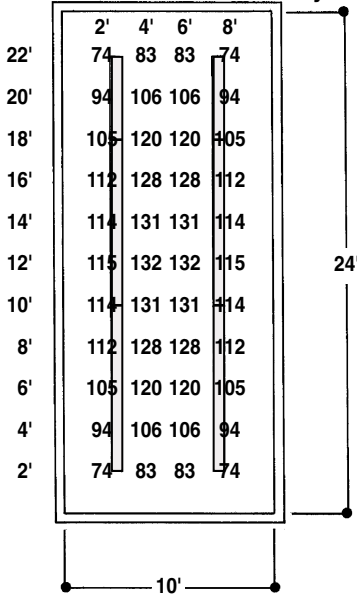

EYE-Q LUMINAIRES

LIGHTING LAYOUTS CLASSROOMS LABORATORY CAFETERIA

24' x 30' x 10' Classroom

Fixture: EYS835FX23212004 (8')
Quantity: 3 Rows of 3 Fixtures
Efficiency: 87.5%
Louver: 35°
Room Size: 24'x30'x10'
Suspension: 18"
Row Spacing: 12' O.C.
Reflectance: 80 Ceiling
 50 Wall
 20 Floor
Light Loss Factor: .75
Lumens T8 Lamp: 2950
Ballast Factor: .88
Power Density: 1.4W/ft²
Average Maint. fc: 76

Average Maintained fc:
30" High Work Surface

30' x 30' x 10' Classroom

Fixture: EYS825FX23212004 (8')
Quantity: 3 Rows of 3 Fixtures
Efficiency: 88.6%
Louver: 25°
Room Size: 30'x30'x10'
Suspension: 18"
Row Spacing: 12' O.C.
Reflectance: 80 Ceiling
 50 Wall
 20 Floor
Light Loss Factor: .75
Lumens T8 Lamp: 2950
Ballast Factor: .88
Power Density: 1.13W/ft²
Average Maint. fc: 65

Average Maintained fc:
30" High Work Surface

See Reverse Side for Laboratory/Cafeteria

LIGHTOLIER®

EYE-Q LUMINAIRES

LIGHTING LAYOUTS CLASSROOMS, LABORATORY, CAFETERIA

10' x 24' x 9' Laboratory

Fixture: EYS835FX23212004 (8')
EYS435FX23212004 (4')

Quantity: 2 Rows of 2-8'/1-4' Fixtures

Efficiency: 87.5%

Louver: 35°

Room Size: 10'x24'x9'

Suspension: 12"

Row Spacing: 5' O.C.

Reflectance: 80 Ceiling
50 Wall
20 Floor

Light Loss Factor: .75