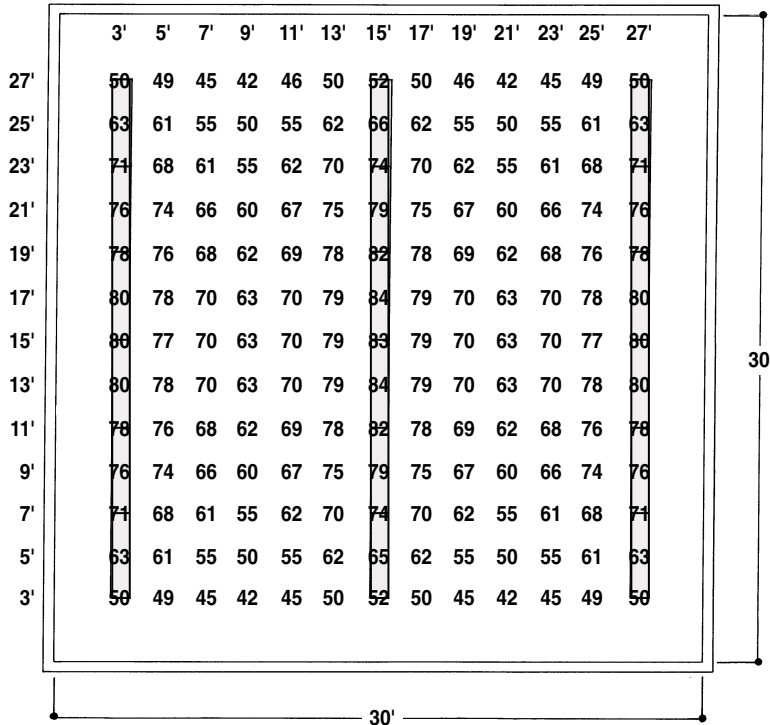

EYE-Q LUMINAIRES

LIGHTING LAYOUTS CLASSROOMS LABORATORY CAFETERIA

24' x 30' x 10' Classroom

Fixture: EYS835FX23212004 (8')
Quantity: 3 Rows of 3 Fixtures
Efficiency: 87.5%
Louver: 35°
Room Size: 24'x30'x10'
Suspension: 18"
Row Spacing: 12' O.C.
Reflectance: 80 Ceiling
 50 Wall
 20 Floor
Light Loss Factor: .75
Lumens T8 Lamp: 2950
Ballast Factor: .88
Power Density: 1.4W/ft²
Average Maint. fc: 76

Average Maintained fc:
30" High Work Surface

30' x 30' x 10' Classroom

Fixture: EYS825FX23212004 (8')
Quantity: 3 Rows of 3 Fixtures
Efficiency: 88.6%
Louver: 25°
Room Size: 30'x30'x10'
Suspension: 18"
Row Spacing: 12' O.C.
Reflectance: 80 Ceiling
 50 Wall
 20 Floor
Light Loss Factor: .75
Lumens T8 Lamp: 2950
Ballast Factor: .88
Power Density: 1.13W/ft²
Average Maint. fc: 65

Average Maintained fc:
30" High Work Surface

See Reverse Side for Laboratory/Cafeteria

LIGHTOLIER®

EYE-Q LUMINAIRES

LIGHTING LAYOUTS CLASSROOMS, LABORATORY, CAFETERIA

10' x 24' x 9' Laboratory

Fixture: EYS835FX23212004 (8')
EYS435FX23212004 (4')