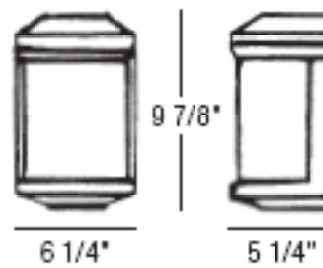

Lumistyle

Wall mount only

Lamp: **Incandescent**
 (1) A19 75W Max

White **6590WH**
Black **6591BK**