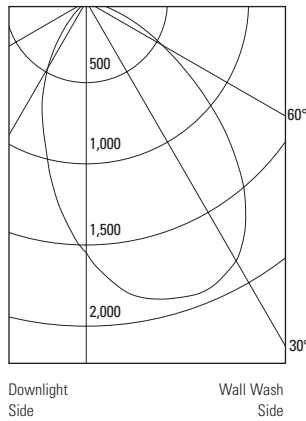

CANDLEPOWER DISTRIBUTION

70W PAR38 WIDE FLOOD PHILIPS 3K CERAMIC MH. LUMEN RATING = 4800 LMS., AROMAT ELECTRONIC BALLAST REPORT NO. 2464FR

Multiple Units - Footcandles On Wall
3' from Wall - 3' On Center

Distance From Ceiling in Feet	1	2	3
1	26.7	20.9	26.7
2	62.0	54.0	62.0
3	75.3	68.3	75.3
4	67.9	67.9	67.9
5	55.9	55.1	55.9
6	44.8	44.4	44.8
7	36.2	35.9	36.2
8	29.8	29.6	29.8
9	25.0	24.9	25.0
10	21.4	21.3	21.4
11	18.6	18.6	18.6
12	16.6	16.5	16.6
13	15.1	15.0	15.1
14	14.2	14.1	14.2

Multiple Units - Footcandles On Wall
4' from Wall - 4' On Center

Distance From Ceiling in Feet	1	2	3
1	10.1	8.2	10.1
2	25.9	22.2	25.8
3	38.7	33.8	38.7
4	43.0	39.1	43.0
5	40.4	38.5	40.4
6	35.5	34.7	35.4
7	30.3	30.0	30.3
8	25.7	25.5	25.7
9	21.9	21.8	21.8
10	18.8	18.7	18.8
11	16.4	16.4	16.4
12	14.5	14.4	14.5
13	13.0	13.0	13.0
14	12.0	11.9	12.0