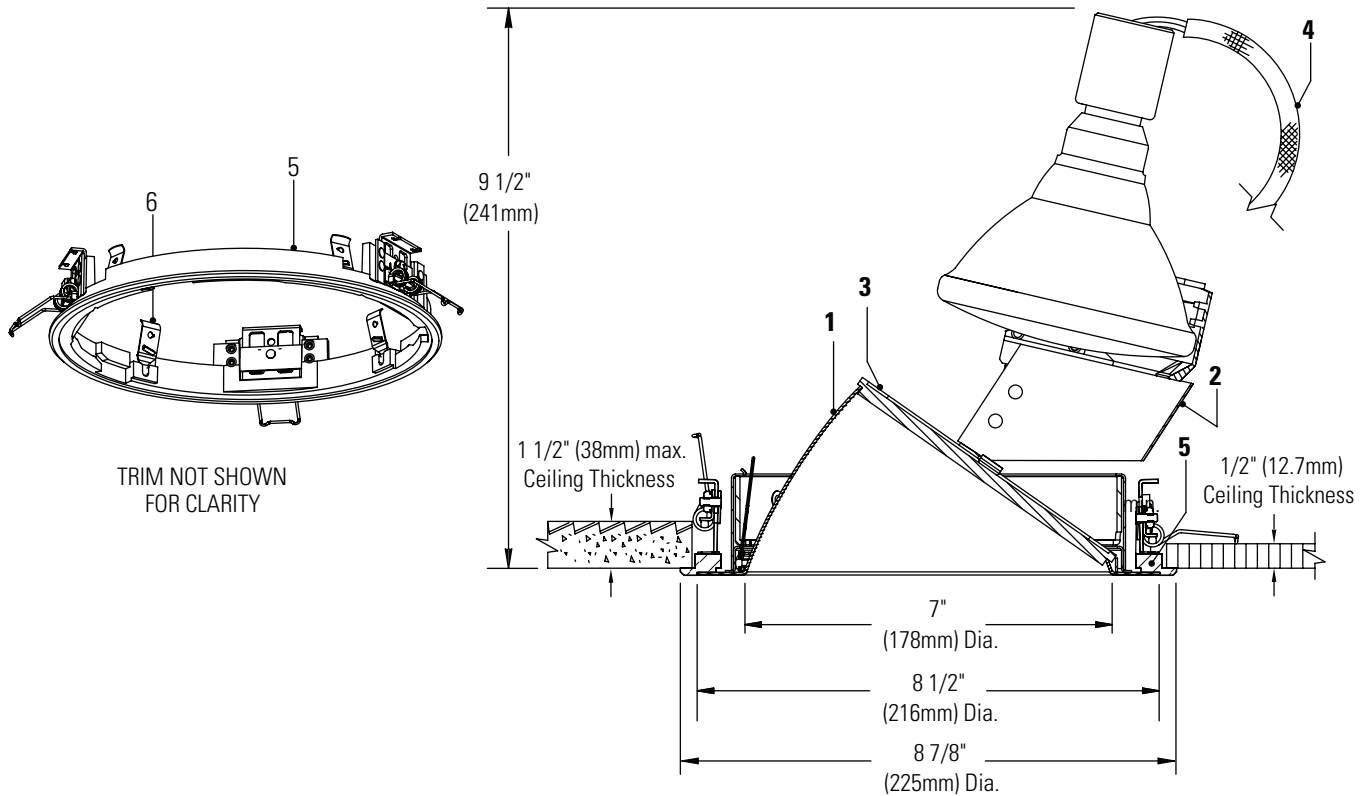

LIGHTOLIER® Calculite® HID Wall Washer C7P38MHLEXP

Ceiling Cutout: 8 1/2" (217 mm) Dia.

Ordering Information

Reflector Trim	Installation Ring	Gear Harness	Lamp Data
C7P38MHLCCDPEXP Comfort Clear Diffuse, Polished Flange	C7XRM Matte White	BKMHPU70	CDM-R PAR38 70W Max

Features

- 1. Reflector Trim:** Low brightness, specular anodized 16 ga. aluminum with integral flange polished to match inside of cone, 50° visual cutoff to lamp and lamp image.
- 2. Kick Reflector:** 16 ga. Alzak® aluminum specular kick reflector with directional spread lens distributes light smoothly for vertical surface wall washing.
- 3. Directional Spread Lens:** High temperature, tempered glass. Precisely contoured to fit onto cone; replaceable.
- 4. Gear Harness:** Electronic metal halide ballast with medium base E27 porcelain socket with nickel plated screw shell (pulse rated) and wiring harness. ORDER SEPARATELY. See separate specification sheet for details.
- 5. Installation Ring:** Cast aluminum ring is painted and has three 17ga. stainless steel springs that engage in upright position during installation. One touch snap action secures ring in ceiling cutout. ORDER SEPARATELY. See separate specification sheet for details.
- 6. Retention Springs:** Rust resistant springs secure trim for quick, tool-less installation (quantity of 4).