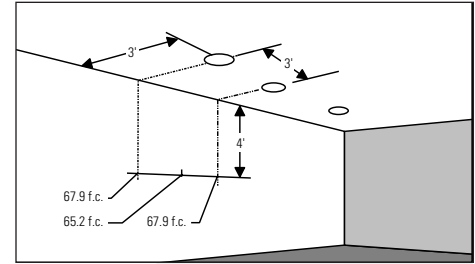

LIGHTOLIER® Calculite® HID Wall Washer C7P38MHLEXP

Lighting Data - Example
C7P38MHLEXP illumination on the wall 4' down from the ceiling is 67.9 f.c. beneath and 65.2 f.c. between fixtures.