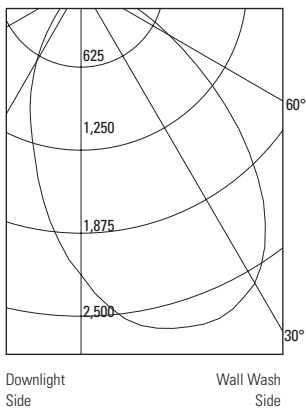

100W PAR38 WIDE FLOOD PHILIPS 3K METAL HALIDE LAMP. LUMEN RATING = 6800 LMS., AROMAT ELECTRONIC BALLAST, REPORT NO. 2465FR

Multiple Units - Footcandles On Wall
3' from Wall - 3' On Center

Distance From Ceiling in Feet	1	2	3
1	36.9	28.7	36.9
2	87.0	75.7	87.0
3	106.1	96.2	106.1
4	95.8	92.0	95.8
5	78.8	77.7	78.8
6	63.3	62.6	63.3
7	51.1	50.6	51.1
8	42.0	41.8	42.0
9	35.3	35.1	35.3
10	30.1	30.0	30.1
11	26.3	26.2	26.3
12	23.4	23.3	23.4
13	21.3	21.2	21.3
14	20.0	19.9	20.0

Multiple Units - Footcandles On Wall
4' from Wall - 4' On Center

Distance From Ceiling in Feet	1	2	3
1	13.8	11.1	13.8
2	36.1	31.0	36.1
3	54.5	47.4	54.5
4	60.5	55.1	60.5
5	57.0	54.4	57.0
6	50.0	49.0	50.0
7	42.8	42.4	42.8
8	36.3	36.0	36.3
9	30.8	30.7	30.8
10	26.5	26.5	26.5
11	23.2	23.1	23.2
12	20.4	20.4	20.4
13	18.4	18.3	18.3
14	16.9	16.9	16.9

Lighting data above is certified, computed by LSI Program **Test-Lite**

Job Information **Type:**

631 Airport Road, Fall River, MA 02720 • (508) 679-8131 • Fax (508) 674-4710
We reserve the right to change details of design, materials and finish.
www.lightolier.com © 2008 Philips Group • A0608