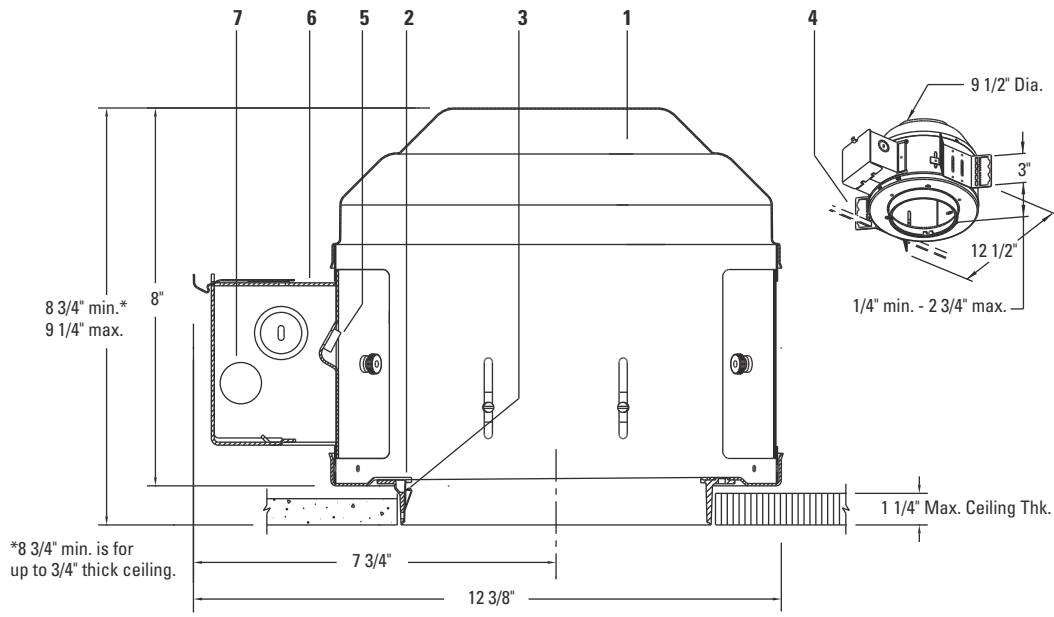

Calculite® Evolution Recessed Downlight **C6120**

Ceiling Cutout: 6 11/16" Dia.

Frame-In Kit	Reflector Trim				
C6120	Open Downlight	Open Downlight	Adjustable Accent	Open Wall Washer/Downlight	Lensed Wall Washer
	C6AD 100W A19, MB19 100W BT15	C6P30D 75W PAR30 (Short Neck)	C6P30A 75W PAR30 (Short Neck)	C6AW 100W A19, MB19 100W BT15	C6P30L 75W PAR30 (Short Neck)

Features

- Housing:** Steel, 0.03" (22 ga.). Top Cover: Aluminum, 0.04" (14 ga.). Removable for top access. Matte black finish.
- Mounting Frame:** Die-cast aluminum for dry or plaster ceilings.
- Retaining Springs:** Precision-tooled steel springs secure reflector trim to mounting frame for quick, tool-less installation.
- Mounting Brackets:** Galvanized steel, 0.06" (16 ga.). Adjust from inside and outside of fixture. Use 3/4" or 1 1/2" lathing channel, 1/2" EMT (by others), or optional Lightolier mounting bars.
- Snap-In Connectors:** Keyed to accept power and socket harnesses which are provided with reflector trim.
- Junction Box:** Galvanized steel .063" (14 ga.). UL Listed for maximum of 8 No. 12 AWG 90°C through branch circuit conductors. Accessible from inside and outside of fixture. Outside J-Box door is hinged for maximum opening. Snap-in plug is provided on inside cover for quick connection to power harness.
- Thermal Protector:** Meets NEC and UL requirements. Insulation must be kept 3" away from fixture sides and wiring compartments and must not be placed above fixture in a manner which will entrap heat.
- Reflector Trim:** Compatible reflector trims are listed above. See separate reflector trim specification sheets for complete catalog numbers and details.

Options & Accessories

- Mounting Bars:** 1950 - 18" set of (2)
1951 - 27" set of (2)
- T-Bars Anchor Clips:** 1956 - set of (4) for use w/bars above.
- Wood Joist Telescoping Bars:** 7994 - set of (2)
- Chicago Plenum** Add LC to Frame Suffix