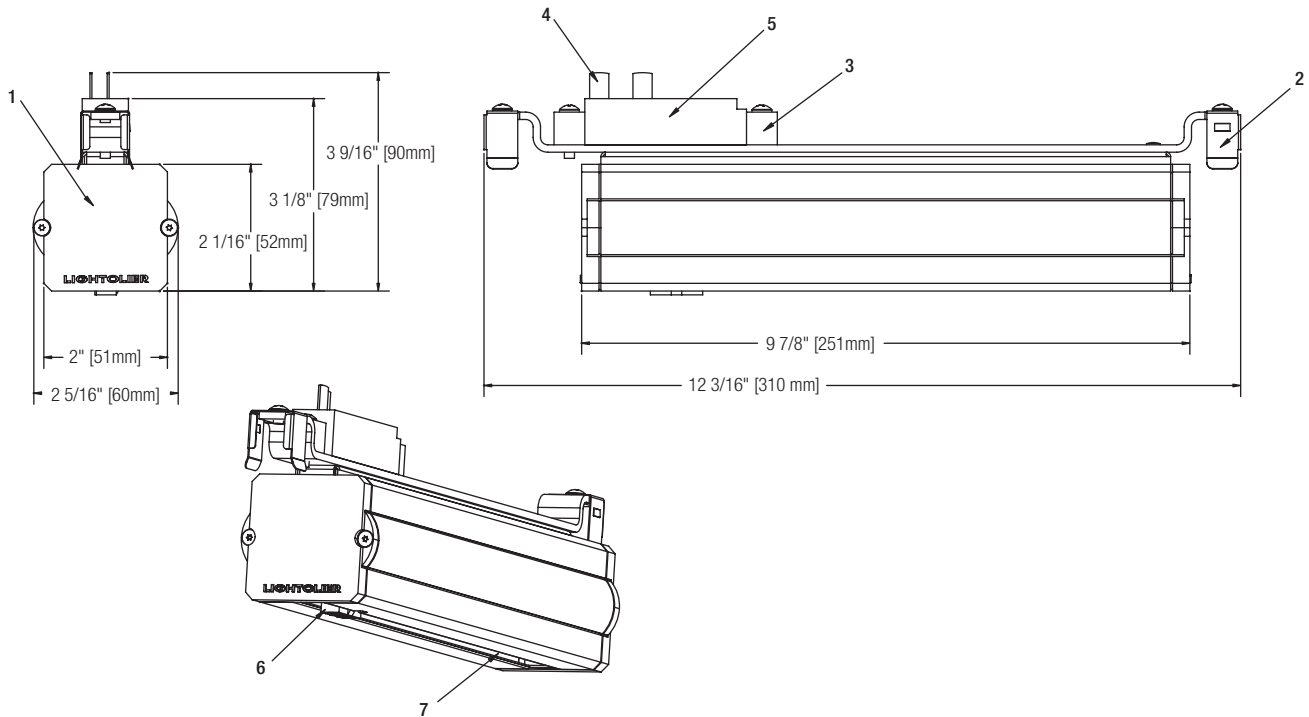

Lytespan® Accent Lighting System **ABB70E**

Ordering Information

Catalog No.	Finishes	Track Mountings	Luminaires	Lamp
ABB70EWH	Matte White	Edison Price Lighting AutoBus® Busway system only. DO NOT USE with any other mounting accessories or install into Lightolier track systems.	Use one of Lightolier:	70W Ceramic Metal Halide
ABB70EBK	Matte Black		8300 8303 8313	
ABB70EAL	Metallic Aluminum		8304 8314 8306 8316 8307 8317 8308 8318 83W4 83W6 83W7	

Features

1. **Housing:** .10" thick extruded body, with die cast end caps.
2. **Locking Spring Clip:** Metal spring clips that mechanically lock fixture into Track.
3. **Plastic Adapter:** Molded plastic, houses copper contacts and current limiting fuse.
4. **Contacts:** Two copper alloy contacts that engage and connect to the Track power supply.
5. **Fuse:** 600 VAC, 5A current limiting device.
6. **Power Connector:** 5kv rated, insulated. Accepts power connector from fixture.
7. **Integral Track Groove:** To mount PowerArc™ Modular spots and wall wash fixtures.

Electrical

Module grounded throughout Electronic Ballast

Input Voltage: 120 VAC 50/60 Hz

Power Factor: >0.99

Input Power: 77W

Max. Input Current: .64A @ 120V

Total Harmonic Distortion: <10%

ANSI Code: M85, M98, M139, M143

Do not use on dimming circuit.

Finish

All painted finishes are baked enamel.

Labels

UL, cUL

Job Information	Type:
Job Name:	
Cat. No.:	
Lamp(s):	
Notes:	

Lightolier a Genlyte company www.lightolier.com
631 Airport Road, Fall River, MA 02720 • (508) 679-8131 • Fax (508) 674-4710
We reserve the right to change details of design, materials and finish.
© 2007 Genlyte Group LLC • A0507

LIGHTOLIER®