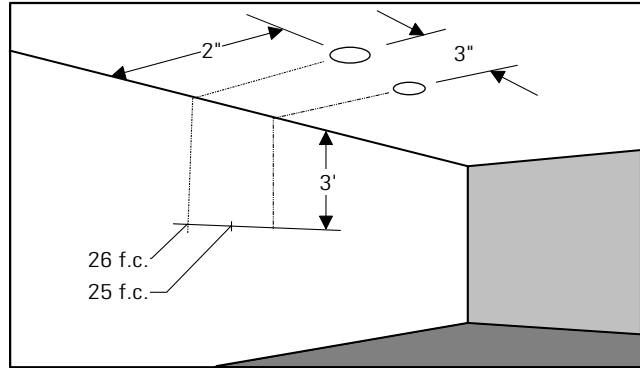

Footcandles On Wall: Multiple 32w Units

EXAMPLE: With multiple clear reflector units located 2' from wall and spaced 3' on center, the illumination on the wall 3' down from ceiling will be 26 f.c. beneath units and 25 f.c. between units.

2' From Wall-2' On Center

← 2' →				
Distance From Ceiling in Feet	1	24	22	24
	2	31	31	31
	3	28	28	28
	4	22	22	22
	5	17	17	17
	6	13	13	13
	7	10	11	10
	8	9	9	9
	9	7	7	7

2' From Wall-3' On Center

← 3' →				
Distance From Ceiling in Feet	1	19	12	19
	2	23	19	23
	3	20	19	20
	4	15	15	15
	5	12	12	12
	6	9	9	9
	7	8	8	8
	8	6	6	6
	9	6	6	6

2' From Wall-2' On Center

← 2' →				
Distance From Ceiling in Feet	1	33	30	33
	2	48	46	48
	3	38	38	38
	4	28	28	28
	5	20	20	20
	6	15	15	15
	7	12	12	12
	8	10	10	10
	9	8	8	8

2' From Wall-3' On Center

← 3' →				
Distance From Ceiling in Feet	1	27	16	27
	2	36	27	36
	3	26	25	26
	4	19	19	19
	5	14	14	14
	6	11	11	11
	7	9	9	9
	8	7	7	7
	9	6	6	6

3' From Wall-3' On Center

← 3' →				
Distance From Ceiling in Feet	1	7	6	7
	2	13	12	13
	3	14	14	14
	4	14	14	14
	5	12	12	12
	6	10	11	10
	7	9	9	9
	8	8	8	8
	9	7	7	7

3' From Wall-4' On Center

← 4' →				
Distance From Ceiling in Feet	1	6	4	6
	2	11	9	11
	3	11	10	11
	4	11	10	11
	5	9	9	9
	6	8	8	8
	7	7	7	7
	8	6	6	6
	9	6	6	6

3' From Wall-3' On Center

← 3' →				
Distance From Ceiling in Feet	1	9	8	9
	2	19	18	19
	3	22	21	22
	4	19	19	19
	5	16	16	16
	6	13	13	13
	7	11	11	11
	8	9	9	9
	9	8	8	8

3' From Wall-4' On Center

← 4' →				
Distance From Ceiling in Feet	1	8	5	8
	2	16	12	16
	3	17	15	17
	4	15	14	15
	5	12	12	12
	6	10	10	10
	7	8	8	8
	8	7	7	7
	9	6	6	6

Footcandle values are averaged and rounded off and based on minimum of five units.

Job Information	Type:

631 Airport Road, Fall River, MA 02720 • (508) 679-8131 • Fax (508) 674-4710
We reserve the right to change details of design, materials and finish.
www.lightolier.com © 2008 Philips Group • A0608