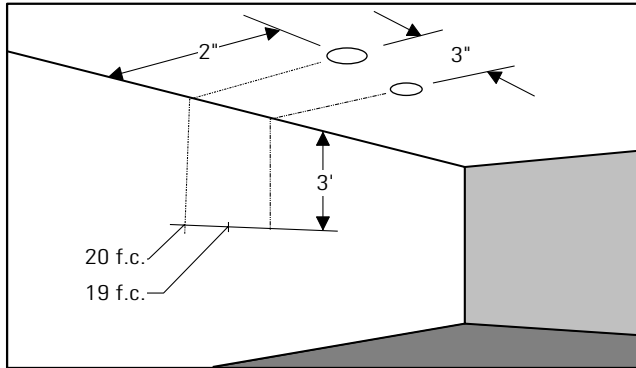

Lighting Data

Footcandles On Wall: Multiple 26w Units

EXAMPLE: With multiple clear reflector units located 2' from wall and spaced 3' on center, the illumination on the wall 3' down from ceiling will be 19 f.c. beneath units and 20 f.c. between units.