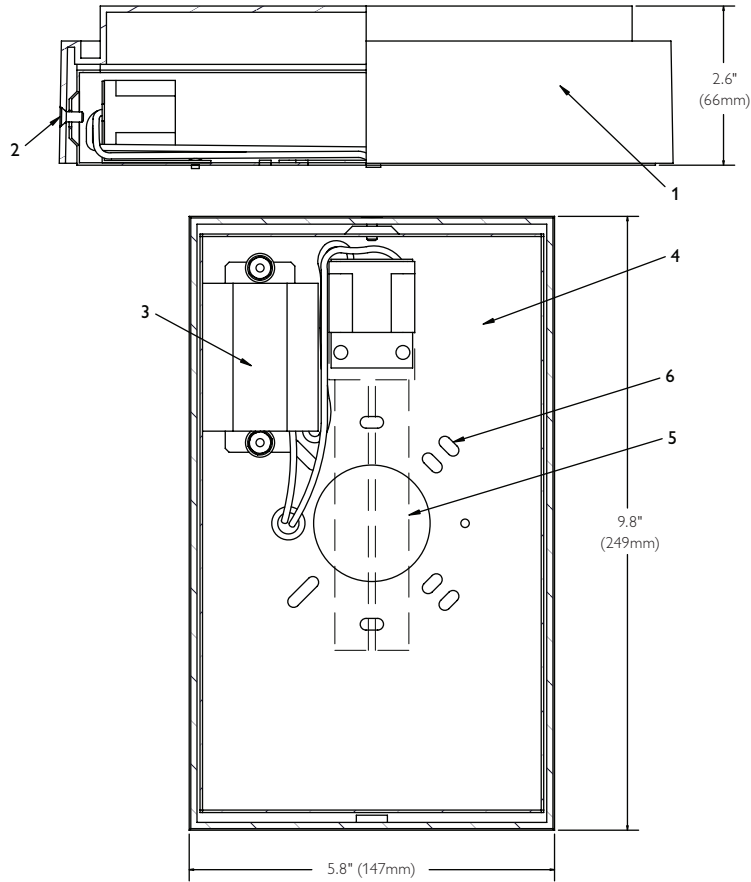

6580

Decorative, Lumiquad, Ceiling/Wall Mount CFL

Page 1 of 2

Ceiling Pan Only

Ordering Information:

Catalog Number	Finish	Ballast
6580	matte white	Magnetic NPF 120V

Job Information	Type:
Job Name:	
Cat. No.:	
Notes:	

PHILIPS
LIGHTOLIER

Decorative, Lumiquad, Ceiling/Wall Mount CFL

Features

1. **Diffuser:** Injection molded white translucent polycarbonate.
2. **Screw:** Diffuser removal, tamper proof.
3. **Ballast:** Magnetic NPF 120V.
4. **Ceiling Pan:** 16 ga. die formed aluminum.
5. **Lamps:** Compact fluorescent (by others).
6. **Mounting:** K.O.'s for direct mounting to 3" or 4" octagonal junction boxes.