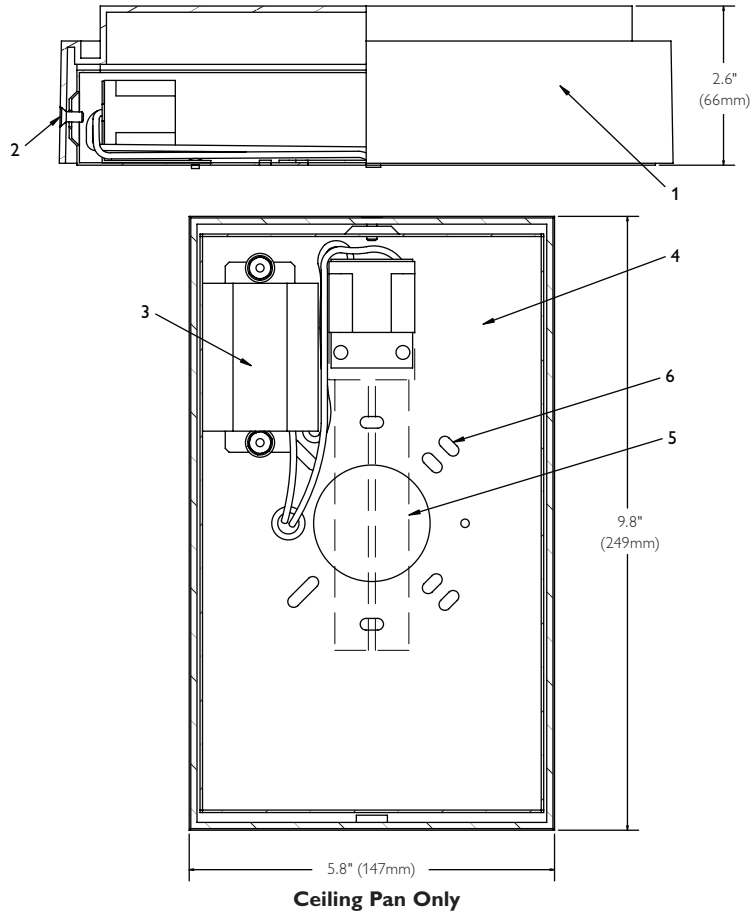

6580

Decorative, Lumiquad, Ceiling/Wall Mount CFL

Page 1 of 2

Ceiling Pan Only

Ordering Information:

Catalog Number	Finish	Ballast
6580	matte white	Magnetic NPF 120V

Job Information	Type:
Job Name:	
Cat. No.:	
Notes:	

PHILIPS
LIGHTOLIER

Decorative, Lumiquad, Ceiling/Wall Mount CFL

Features

1. **Diffuser:** Injection molded white translucent polycarbonate.
2. **Screw:** Diffuser removal, tamper proof.
3. **Ballast:** Magnetic NPF 120V.
4. **Ceiling Pan:** 16 ga. die formed aluminum.
5. **Lamps:** Compact fluorescent (by others).
6. **Mounting:** K.O.'s for direct mounting to 3" or 4" octagonal junction boxes.