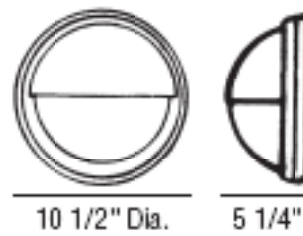

# Lumilyte

Wall mount only

<b>Lamp:</b>	<b>Incandescent</b>	<b>Fluorescent</b>
	(1) A19 75W Max	(2) 9W* Twin Tube 2-Pin Magnetic NPF 120V
White	<b>6560WH</b>	<b>6566WH</b>
Bronze	<b>6561BZ</b>	<b>6567BZ</b>
Black	<b>6562BK</b>	<b>6568BK</b>