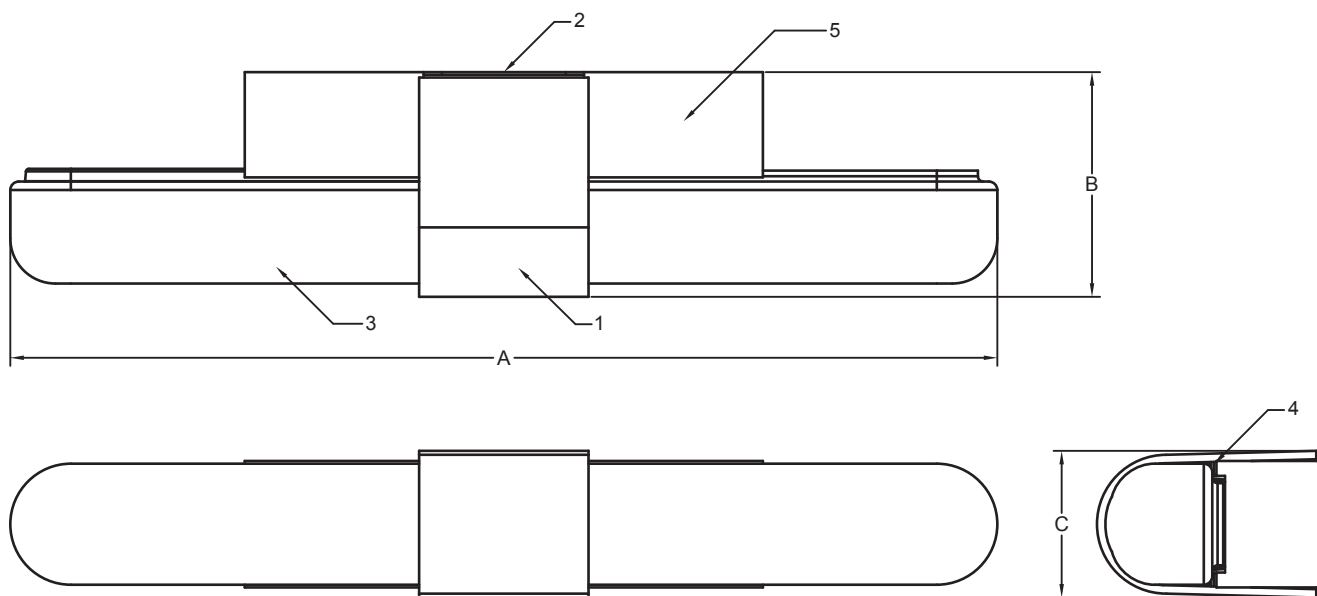

Architectural Decorative Helios 5412 & 5413

Page 1 of 1

Order Information:

Catalog No.	Description	Finish	Wattage	Volts	Lamp
5412WH	Vertical or Horizontal Wall Mount	Matte White	(2) 18W	120V/277V	Twin Tube 4-Pin 2G11 Base
5412PC		Polished Chrome	(2) 39W		
5413PC					

Order Information:

Catalog No.	A (width)	B (extension)	C (height)
5412	24 1/2"	4 7/8"	3 1/16"
5413	35 3/4"		

Features

- 1. **Front Housing:** Die Cast Zinc Alloy
- 2. **Back Plate:** 16ga. Steel
- 3. **Diffuser:** Acrylic.
- 4. **Lamp Support Plate:** Stamped Steel 20ga.
- 5. **Back Housing:** Die Cast Zinc Alloy

Electrical

- 6. **Ballast:** Electronic 120V/277V

Lamp Holders

Fluorescent Twin Tube 4-Pin 2G11 Base

Labels

cULus Listed. Suitable for Damp Locations

Job Information	Type:
Job Name:	
Cat. No.:	
Lamp(s):	
Notes:	