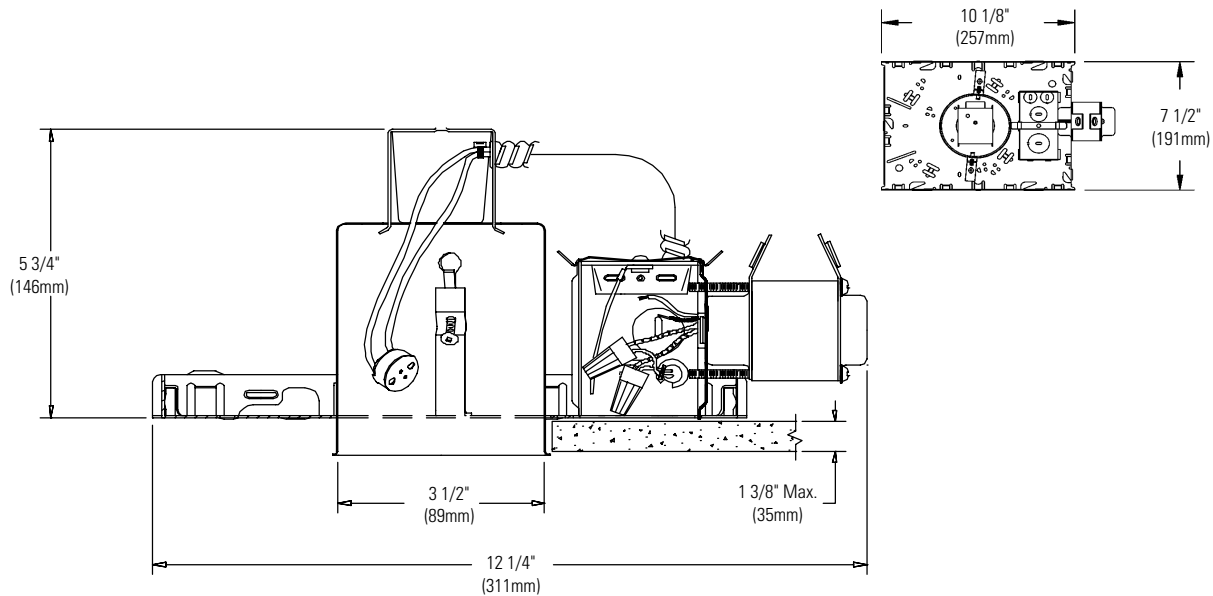

Lytecaster® Recessed Downlight **302MR**

Page 1 of 1

3 3/4" Aperture LytePoints® Low Voltage MR16 12V Standard Frame-In-Kit (Non-IC)

Complete fixture consists of Reflector Trim & Frame-In Kit. Select each separately.

Power Pack	Cut-out	Reflector Trim
302MR	3 3/4" (95mm)	Accepts most 3 3/4" (95mm) 300 series trims; see Reflector Trim specification sheets.

Features

- Housing:** 25 ga. galvanized steel.
- Vertical Adjustment:** Tightening or loosening of the 2 screws (opposite) ensures setting of proper height. Accommodates ceiling thicknesses up to 1 3/8" (35mm).
- Mounting Frame:** 20 ga. galvanized steel. Four slots are positioned 90° apart to simplify alignment.
- Mounting Bars:** (4) 18 ga. galvanized steel. 13" (330mm) long bars extend to 27" (686mm), rotatable and lockable, integral T-bar tabs. Spike detail eliminates the need of additional nailing.
- Mounting Bars Locking Clip:** (1) locks mounting bars in place.
- Snap-on Socket Cup:** 22 ga. galvanized steel. Easy snap-on to housing.
- Socket:** Porcelain body; Two-pin (GX5.3 base) Pre-wired with 18 ga. Teflon® 250° leads to junction box.
- Transformer:** 50VA Magnetic, 120 volt primary, nominal 12 volt secondary, class "H".
- Thermal Protector:** Meets CSA/UL requirements. Insulation, if used, must be kept 3" (76mm) away from luminaire sides and junction box.
- Junction Box:** 4" (102mm) x 3" (76mm) x 2" (51mm) 18 ga. galvanized steel. CSA/UL certified for maximum of 8 No. 12 ga. 90°C through branch circuit conductors. Integral cable clamp permit attachment of non-metallic Loomex without need of additional connectors. Pry-out knock-outs accept BX cable. Easy access from both sides with snap-on covers.

Accessories

- Mounting Bars Extenders:** 1964
20" (508mm) long. Set of 2
- Mounting Bar Locking Clips :** 0098
To lock mounting bars in place after installation. Set of 12.

Labels

CSA, UL, Damp or Wet location rated depending on trim used.