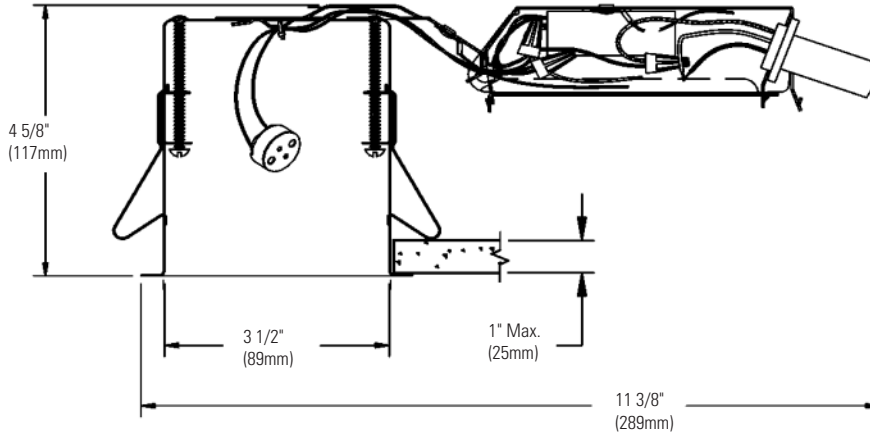

# Lytecaster® Recessed Downlight **301MRE**

Page 1 of 1

3 3/4" Aperture LytePoints® Low Voltage MR16 12V Low-Profile Elec. Remodeler (Non-IC)

Complete fixture consists of Reflector Trim & Power Pack. Select each separately.

Power Pack	Cut-out	Reflector Trim
301MRE	3 3/4" (95mm)	Accepts most 3 3/4" (95mm) 300 series trims; see separate Reflector Trim specification sheets.

## Features

- Power Pack:** Ideal for remodeling. Swivel junction box for tight plenum spaces. Snap-off covers permits wiring from below.
- Housing:** 25 ga. galvanized steel.
- Residence Mounting Clip:** Factory-installed; zinc plated spring steel; free-hand installation.
- Socket:** Porcelain body; Two-pin (GX5.3 base) Pre-wired with 18 ga. Teflon® 250° leads to junction box.
- Transformer:** Electronic, 60VA, class 2 transformer, 120 volt primary, nominal 12 volt secondary.
- Thermal Protector:** Meets CSA/UL requirements. Insulation, if used, must be kept 3" (76mm) away from luminaire sides and junction box.