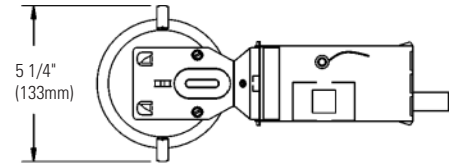

# Lytecaster® Recessed Downlight **301MRE**

Page 1 of 1

3 3/4" Aperture LytePoints® Low Voltage MR16 12V Low-Profile Elec. Remodeler (Non-IC)

Complete fixture consists of Reflector Trim & Power Pack. Select each separately.

Power Pack	Cut-out	Reflector Trim
301MRE	3 3/4" (95mm)	Accepts most 3 3/4" (95mm) 300 series trims; see separate Reflector Trim specification sheets.

## Features

- Power Pack:** Ideal for remodeling. Swivel junction box for tight plenum spaces. Snap-off covers permits wiring from below.
- Housing:** 25 ga. galvanized steel.
- Residence Mounting Clip:** Factory-installed; zinc plated spring steel; free-hand installation.
- Socket:** Porcelain body; Two-pin (GX5.3 base) Pre-wired with 18 ga. Teflon® 250° leads to junction box.
- Transformer:** Electronic, 60VA, class 2 transformer, 120 volt primary, nominal 12 volt secondary.
- Thermal Protector:** Meets CSA/UL requirements. Insulation, if used, must be kept 3" (76mm) away from luminaire sides and junction box.