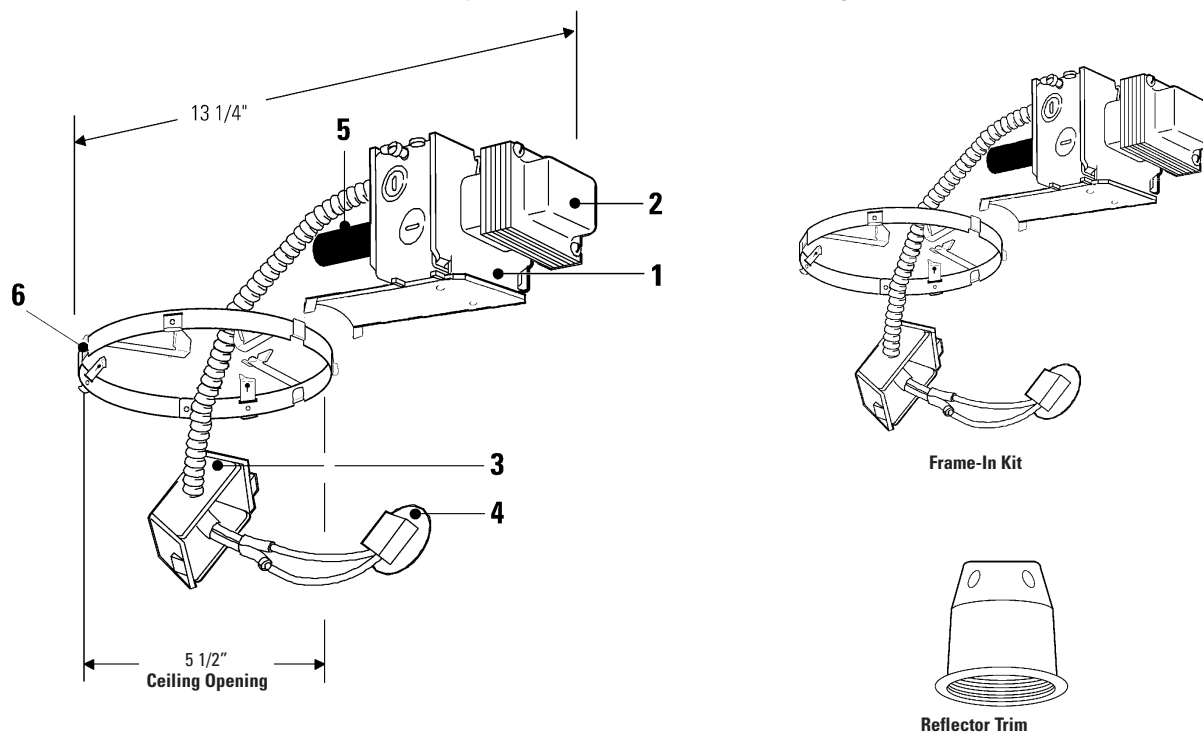

Lytecaster® Recessed Downlighting **1000LVR**

Complete Fixture consists of Reflector Trim & Frame-In Kit. Select each separately.

Frame-In Kit	Reflector Trims — See Individual Reflector Trim Specification Sheets			
	Adjustable			
	Baffles	Cone	Pinhole	Elbow
1000LVR	1055LV 1055WHLV	1056LV 1063LV 1064LV 1064CDLV	1052LV	1062LV

Features

- Junction Box:** 4" x 3 1/2" x 2"; .063" (#14 ga.) galvanized steel. UL listed for 90° C supply wire. Integral cable clamps permit attachment of nonmetallic Romex® or armored cable without need of additional connectors.
- Transformer:** Outboard mounted, magnetic, 120V. primary, nominal 12V. secondary. Removable from below.
- Socket Housing:** .036" (#20 ga.) galvanized steel.
- Socket:** Field replaceable. Two pin socket, pre-wired with #18 SF1 leads to junction box.
- Thermal Protector:** Meets NEC and UL requirements. Insulation must be kept 3" away from fixture sides and wiring compartments and must not be placed above fixture in a manner which will entrap heat.
- Mounting Ring:** .048 (#18 ga.) galvanized steel. Accommodates existing ceilings up to 2" thick. Attaches securely to any type of ceiling material without tools using (3) mounting straps provided. Push-in/twist out clips hold reflector flush to ceiling. Includes adhesive backed aperture template.

Options & Accessories

- MR16 Socket Replacement:** 1975A
277V Remote Step Down Transformer: 7997 - 277V down to 120V
 300W max. load.

Labels

UL (Suitable for Damp Locations), I.B.E.W.

Romex® is a registered Trademark of General Cable Industries Inc.
US Patent No.'s: 5,957,572 and other US and Foreign Patents Pending.